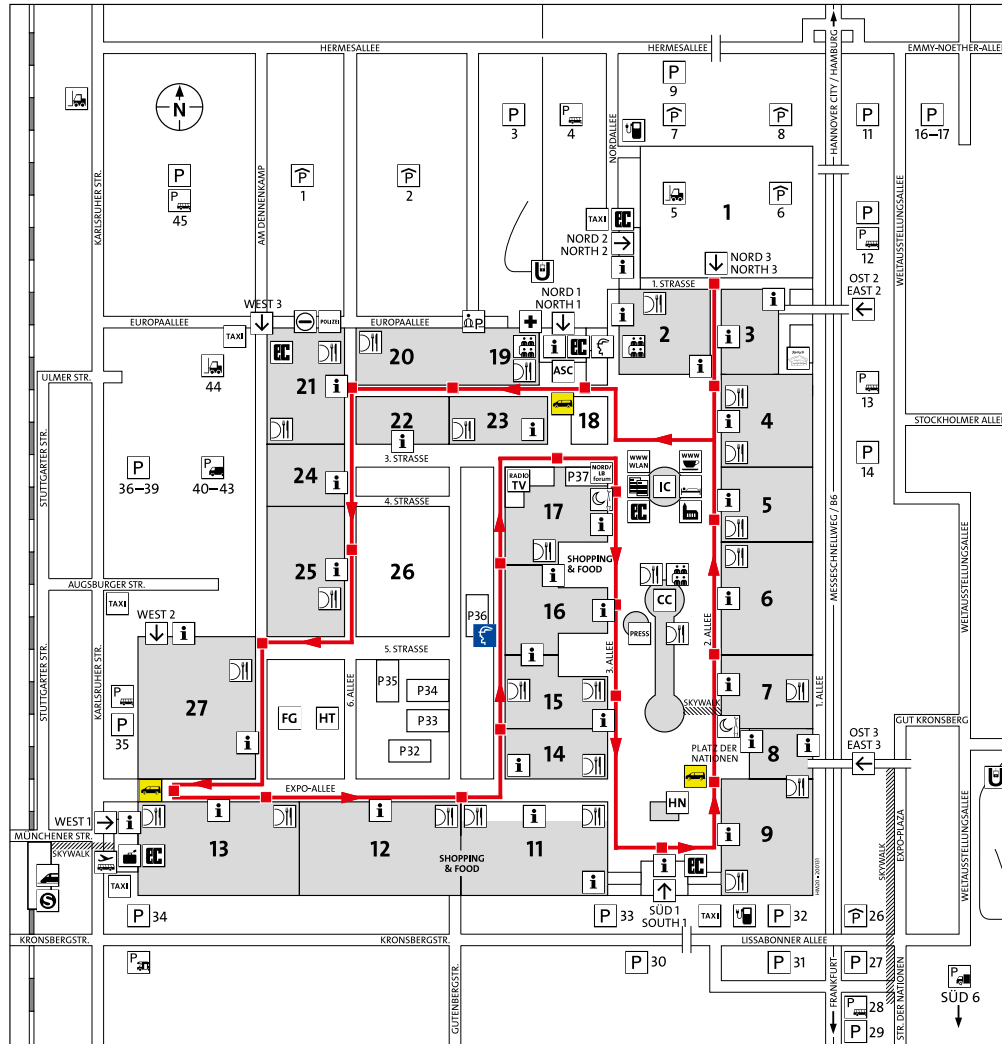

 Deutsche Messe
Technology Academy
(Pavillon / Pavilion 36)

Streckennetz der Messe-Busse / On-site Shuttle Bus Service

20.–24. April 2020,
7.30–19.00 Uhr, alle 10 Minuten
20 – 24 April 2020,
7.30 a.m. to 7.00 p.m., every 10 minutes

- **Fahrtstrecken und Haltepunkte –**
Eine Fahrtrichtung
Routes and bus stops –
One direction

HANNOVER MESSE-Shuttle-Service

-  **Future Hub (Direkt-Shuttle)**
Standorte der Fahrzeuge
Pick-up points

- | | |
|--|---|
|  Deutsche Messe
Verwaltung / Administration |  Parkplatz (Transporter)
Van parking |
|  Eingang
Entrance |  S-Bahn
Light rail |
|  Informations-Centrum
Information Center |  Stadtbahn
Tram |
|  Convention Center |  Bahnhof / Railway Station
Hannover Messe / Laatzen |
|  Tagungsräume
Conference Rooms |  TAXI
Taxi |
|  Haus der Nationen
House of Nations |  Flughafen Shuttle
Airport Shuttle |
|  NORD/ LB forum |  Zimmervermittlung
Accommodation Service |
|  ASC
Aussteller Service Center
Exhibitor Service Center |  Gepäck- / Baggage
Pre-Check-In & Transfer |
|  Parkplatz (Caravan)
Caravan parking |  Gebetsraum für Muslime
Muslim Workshop |
|  Ladestelle für e-Fahrzeuge
eVehicle charging station |  Kirchen-Centrum
Church |
|  Internet Lounge |  Copy Shop |
|  Internet /WLAN Support |  Erste-Hilfe-Station
First Aid Station |
|  Presse-Centrum
Press Center |  POLIZEI
Police |
|  RADIO TV
Radio-TV-Centrum
Radio TV Center |  Zoll
Customs |
|  Restaurant |  EC-Geldautomat
EC-Cash dispensing machine |
|  Münchener Halle |  FG
Freigelände
Open-air site |
|  Parkplatzverwaltung
Car park admin. office |  HT
Hermesturm
Hermes Tower |
|  Parkplatz (PKW)
Car parking (lot) |  Logistikzentrum / Spedition
Logistic Center /
Forwarding Agencies |
|  Parkplatz (Bus)
Bus parking |  i
Information (EBI) |
|  Parkplatz (LKW)
Truck parking | |